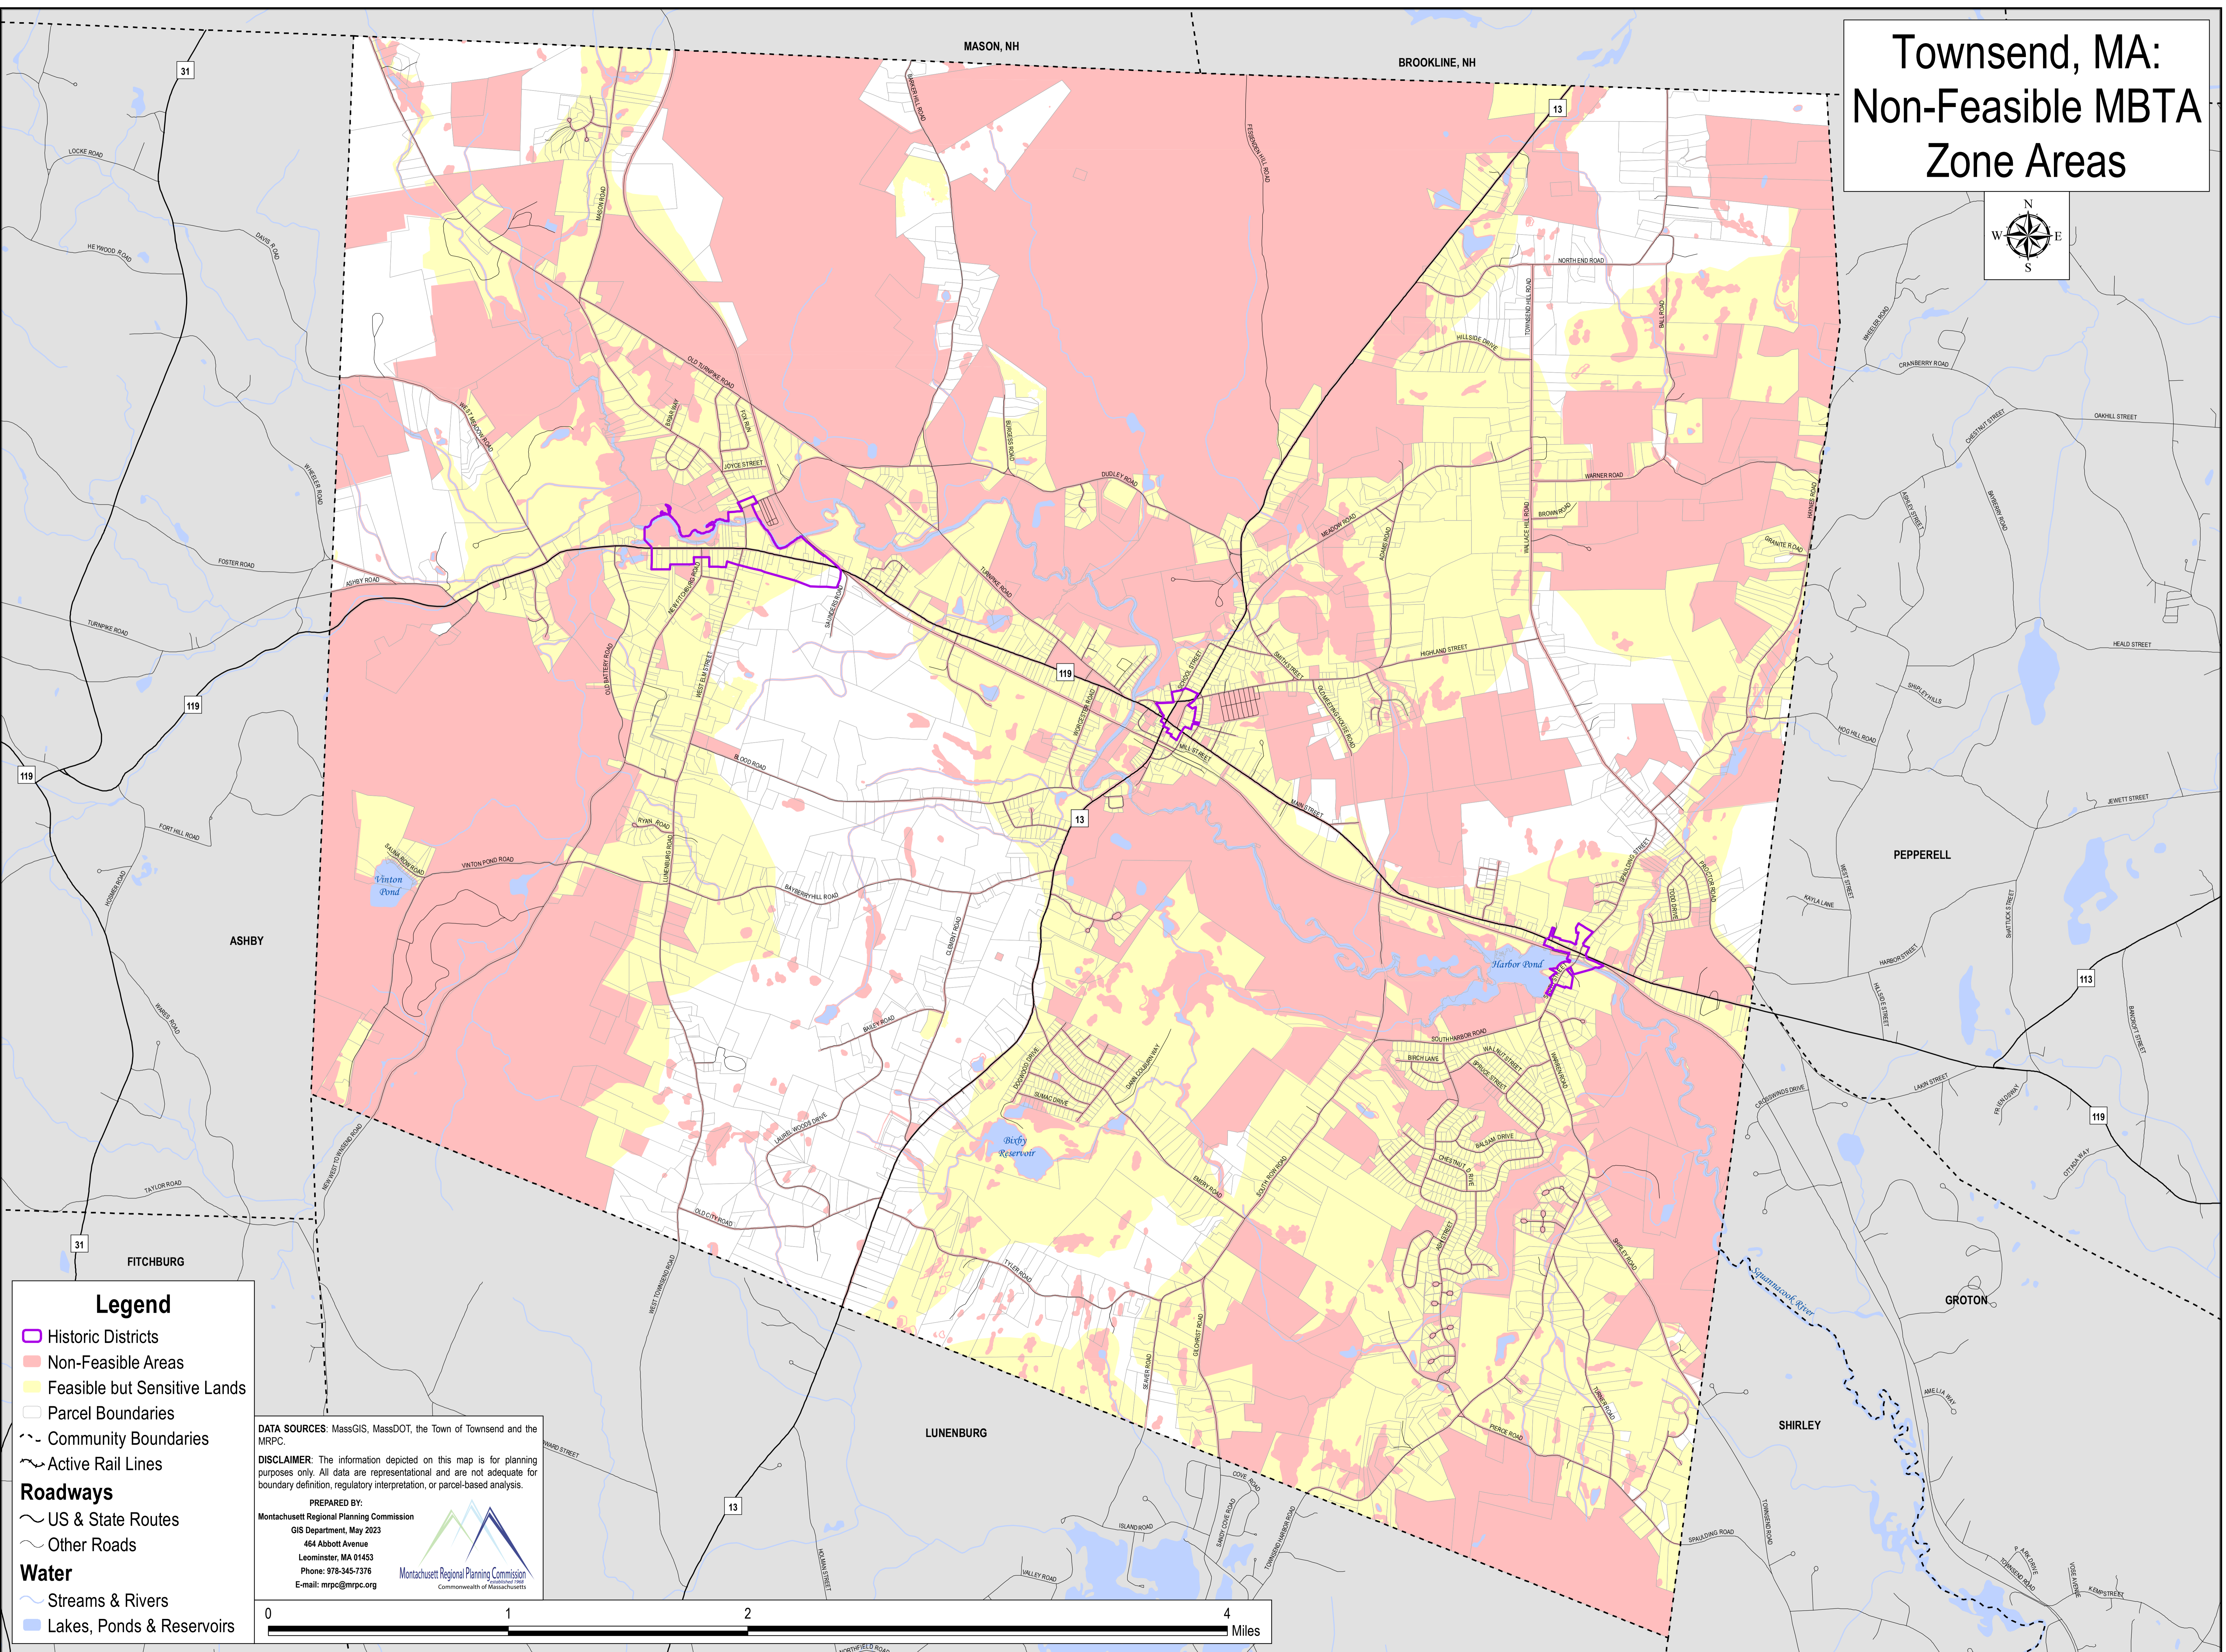

Townsend, MA: Non-Feasible MBTA Zone Areas

Legend

- Historic Districts
- Non-Feasible Areas
- Feasible but Sensitive Lands
- Parcel Boundaries
- Community Boundaries
- Active Rail Lines

Roadways

- US & State Routes
- Other Roads

Water

- Streams & Rivers
- Lakes, Ponds & Reservoirs

DATA SOURCES: MassGIS, MassDOT, the Town of Townsend and the MRPC.

DISCLAIMER: The information depicted on this map is for planning purposes only. All data are representational and are not adequate for boundary definition, regulatory interpretation, or parcel-based analysis.