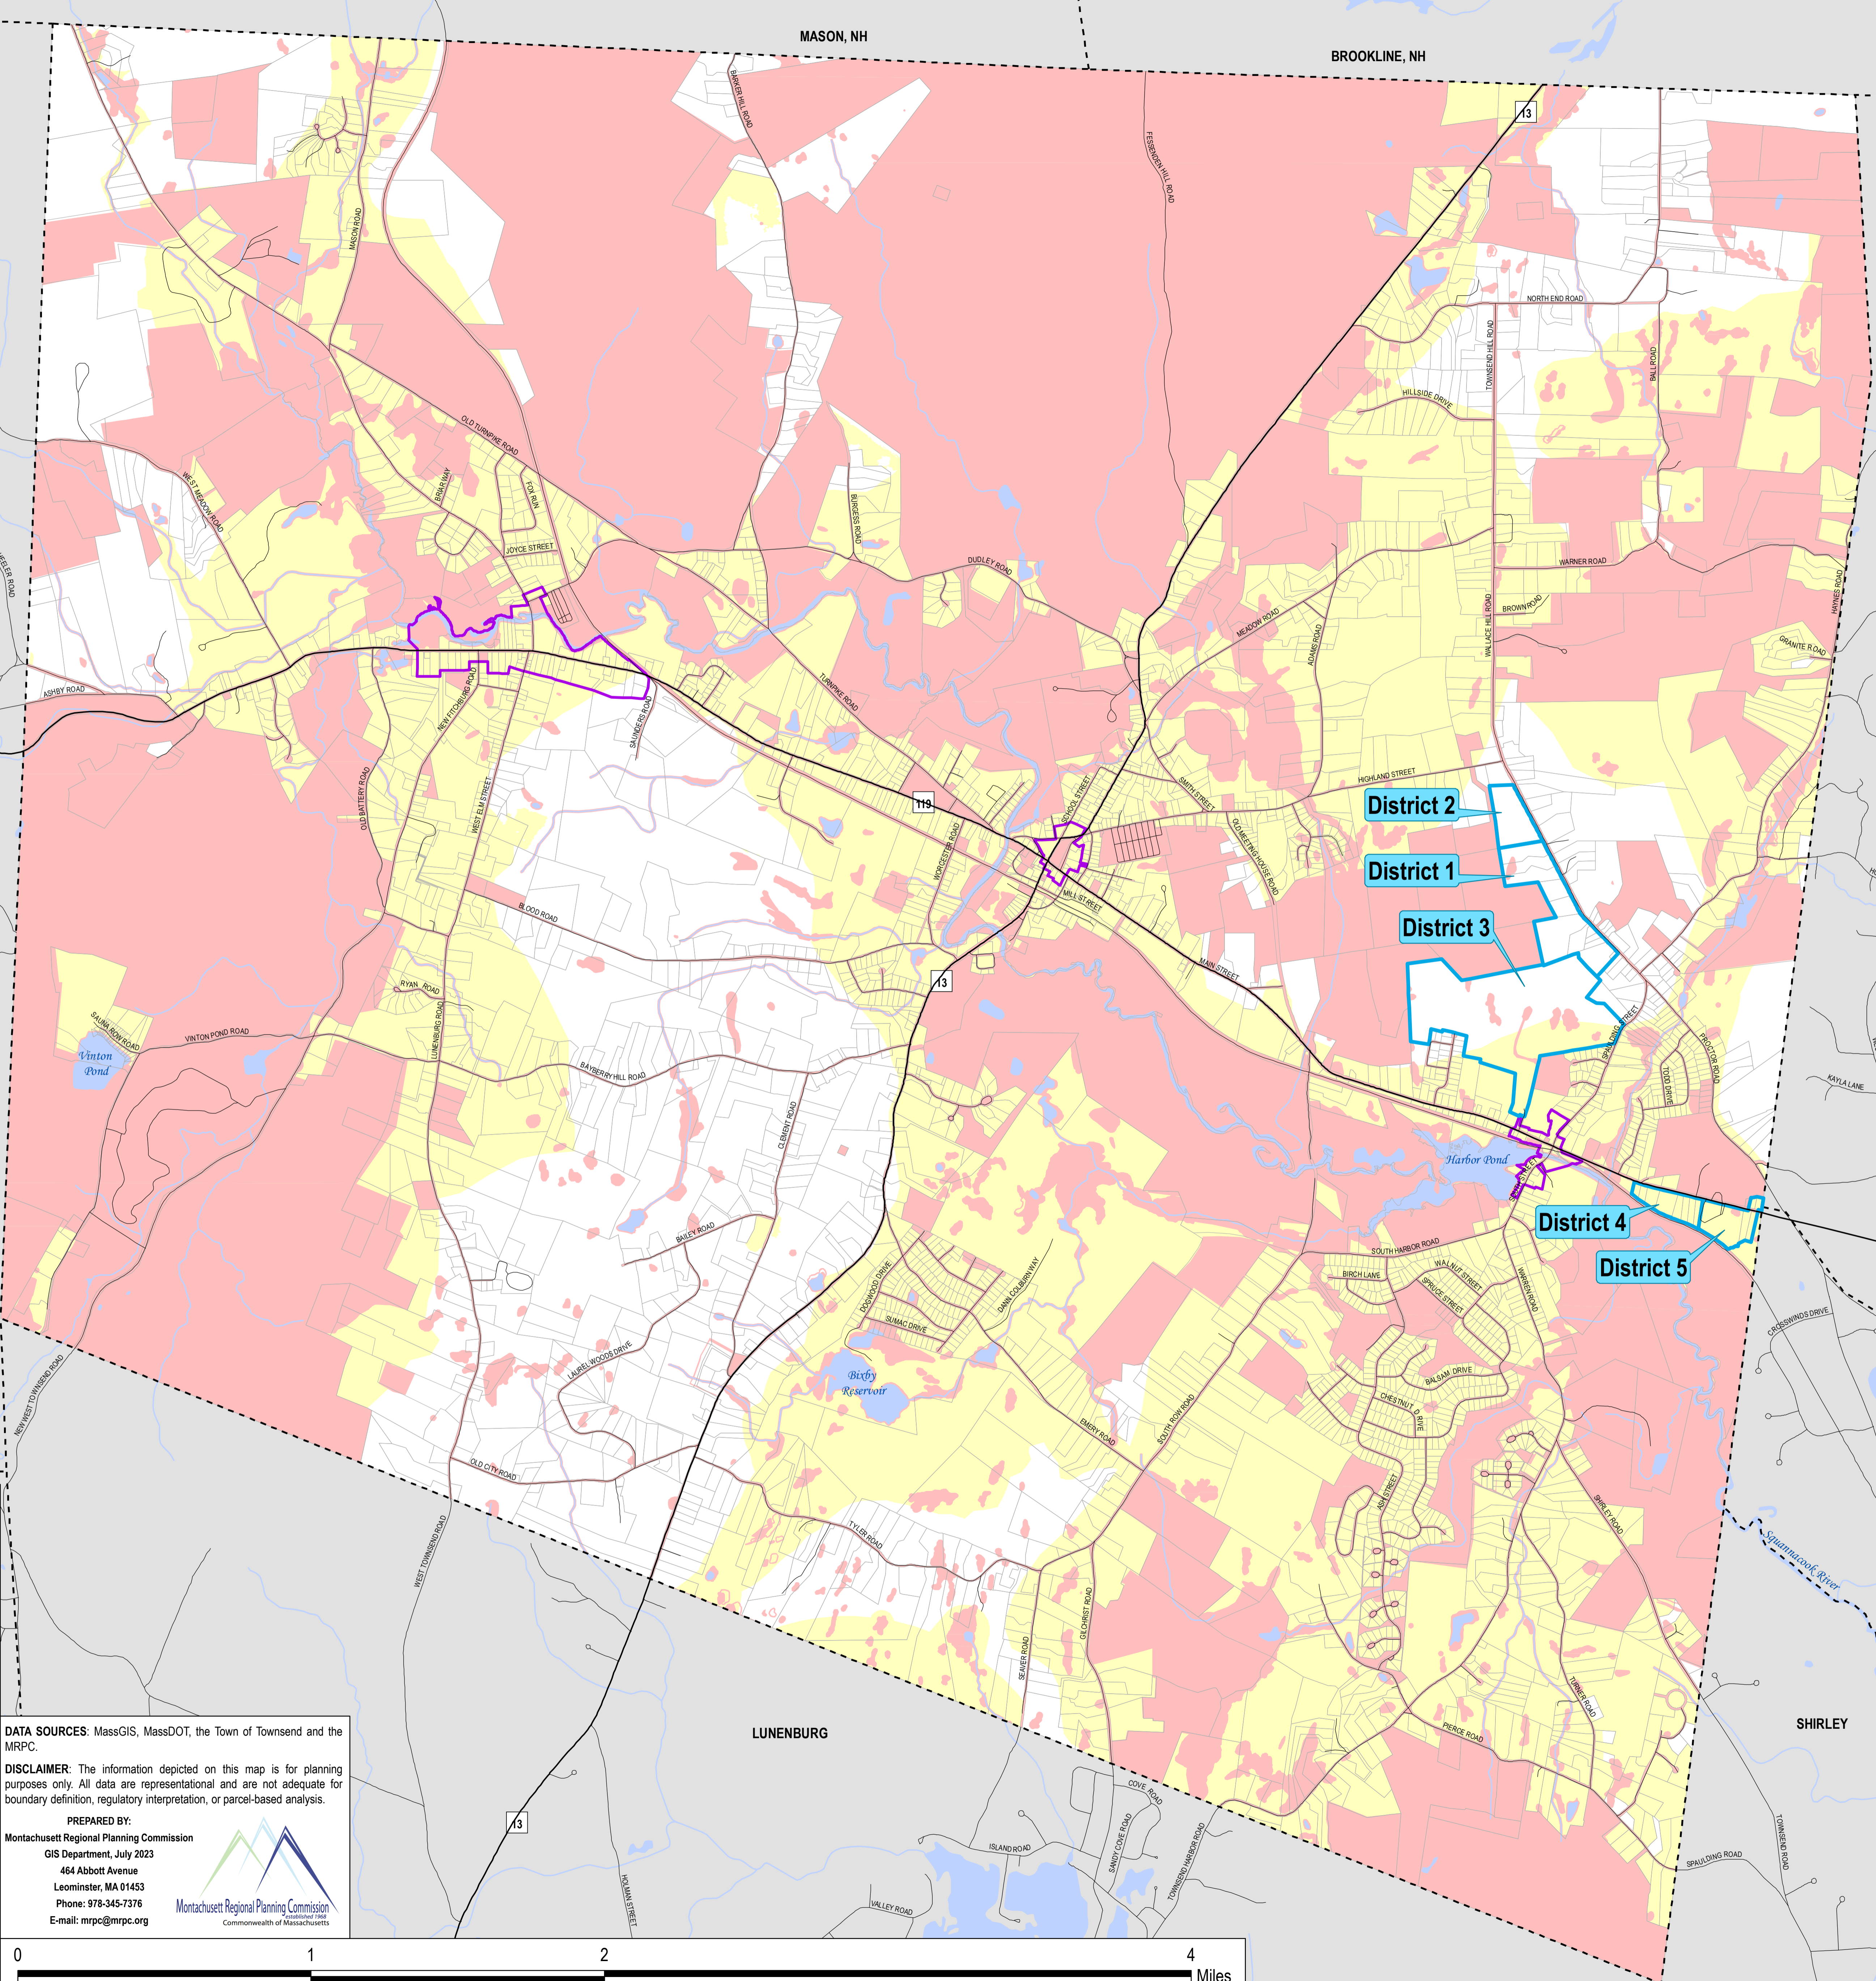

Townsend, MA: Non-Feasible MBTA Zone Areas & Potential MBTA Communities- Compliant Districts

Legend

- Potential MBTA Communities-Compliant Districts
- Historic Districts
- Non-Feasible Areas
- Feasible but Sensitive Lands
- Parcel Boundaries
- Community Boundaries
- Active Rail Lines

Roadways

- US & State Routes
- Other Roads

Water

- Streams & Rivers
- Lakes, Ponds & Reservoirs

DATA SOURCES: MassGIS, MassDOT, the Town of Townsend and the MRPC.

DISCLAIMER: The information depicted on this map is for planning purposes only. All data are representational and are not adequate for boundary definition, regulatory interpretation, or parcel-based analysis.