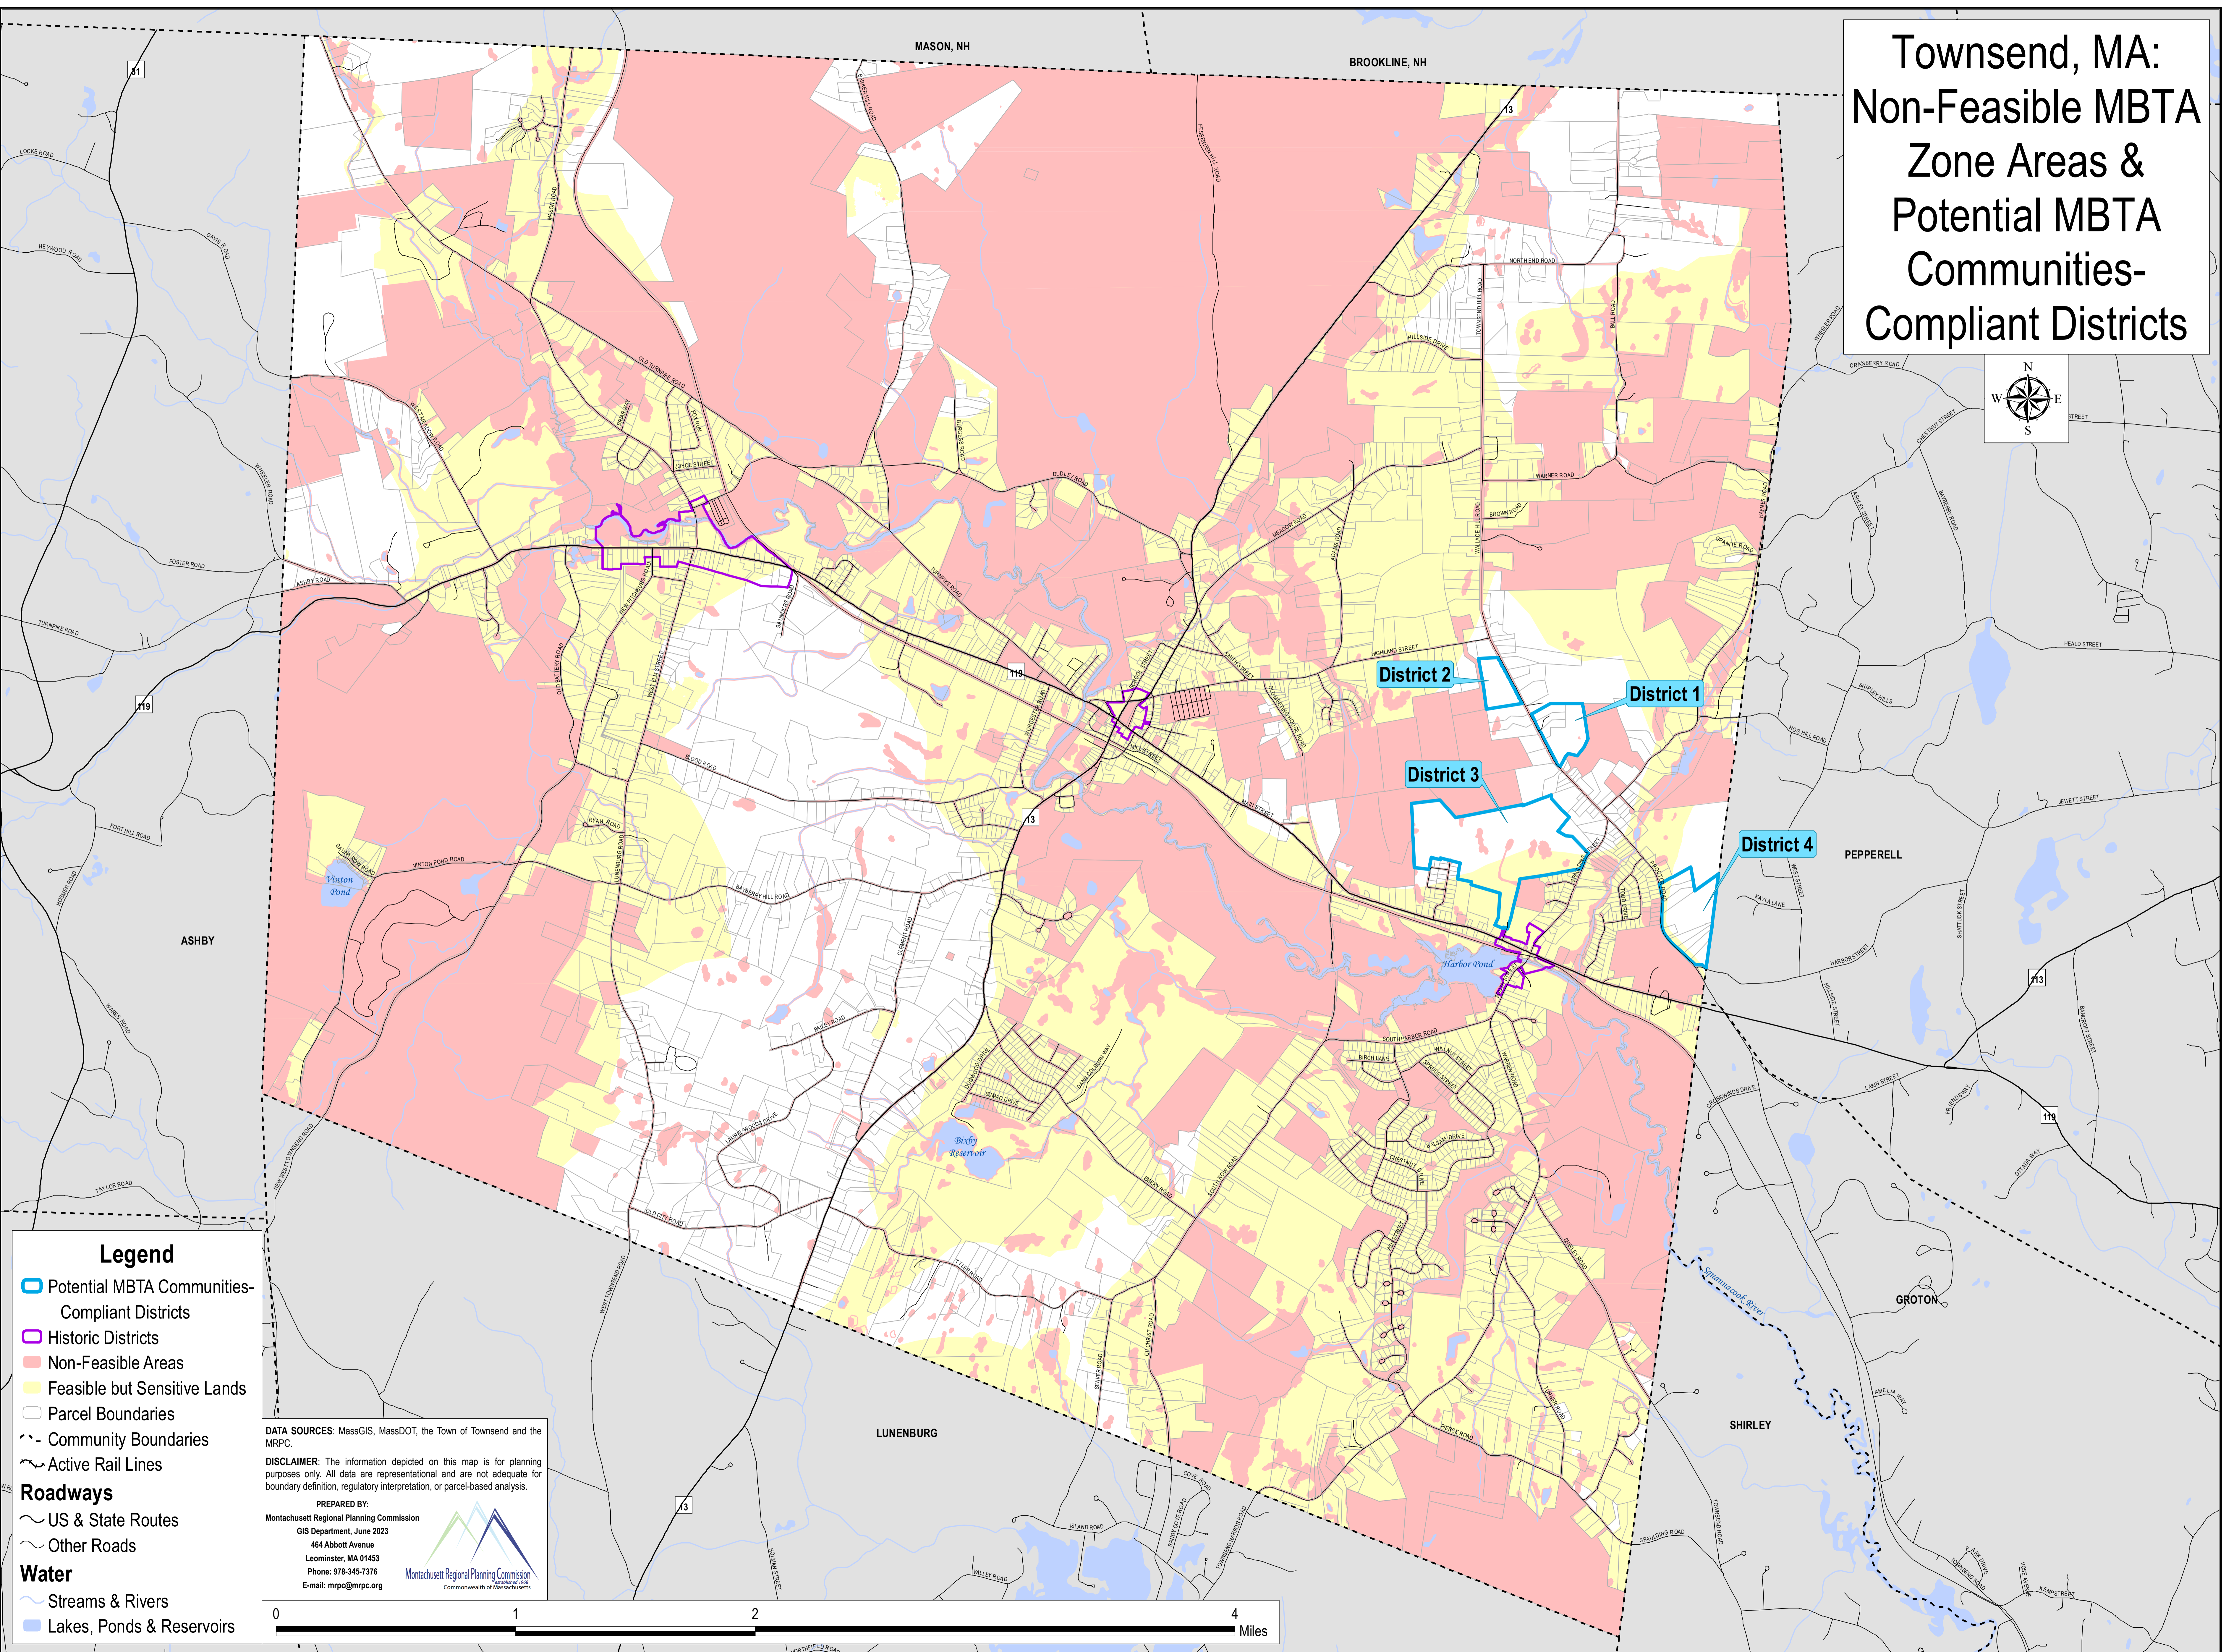

Townsend, MA: Non-Feasible MBTA Zone Areas & Potential MBTA Communities- Compliant Districts

Legend

- Potential MBTA Communities-Compliant Districts
- Historic Districts
- Non-Feasible Areas
- Feasible but Sensitive Lands
- Parcel Boundaries
- Community Boundaries
- Active Rail Lines

Roadways

- US & State Routes
- Other Roads

Water

- Streams & Rivers
- Lakes, Ponds & Reservoirs

DATA SOURCES: MassGIS, MassDOT, the Town of Townsend and the MRPC.

DISCLAIMER: The information depicted on this map is for planning purposes only. All data are representational and are not adequate for boundary definition, regulatory interpretation, or parcel-based analysis.